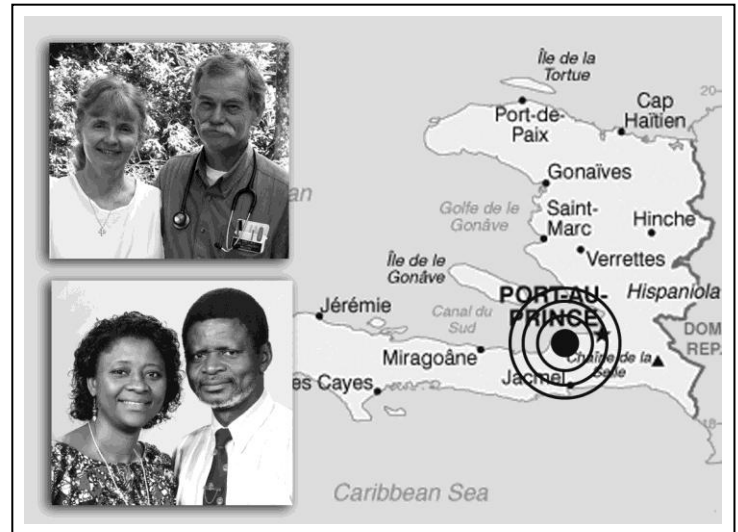

HAITI EARTHQUAKE CRISIS RESPONSE

Help Still Needed

RELIEF AND ASSESSMENT PHASE

- ❑ International Ministries (IM) missionaries **Steve and Nancy James** returned to Haiti on January 14 to work with our partners in distributing immediate relief assistance and to decide what our longer term response can be.
- ❑ **Kristy Engle**, IM missionary in the Dominican Republic, is working with our partners there to put together a medical team that will travel across the border in the next few days.
- ❑ IM has designated **\$25,000** from One Great Hour of Sharing funds to provide for immediate relief materials and response.
- ❑ The next **\$15,000** will pay for medical and relief kits and blankets from Church World Service supplies in the Dominican Republic.

The headquarters of our partner, the Haitian Baptist Convention is in the north and will coordinate the disaster response. Dr. Steve and Nancy James and Nzunga Mabudiga and Kihomi Ngwemi are International Ministries missionaries to Haiti.